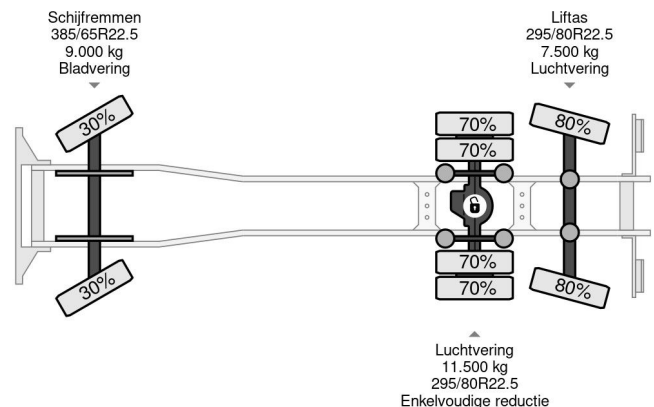

Volvo 6X2 - EURO 5 + ATLAS 126.3E A2 + REMOTE + LIFT/STEERING AXLE + TÜV 08-2025

COMMON

Price	€ 35.950,- ex VAT
Id	VO629988
Make	Volvo
Type	6X2 - EURO 5 + ATLAS 126.3E A2 + REMOTE + LIFT/STEERING AXLE + TÜV 08-2025
Year	2012
Mileage	450.167 km
Construction	Tipper
Gross weight	28.000 kg
Emissionclass	5

Volvo FM 330 6X2 - EURO 5 + ATLAS 126.3E A2 + REMOTE...

Referentienummer: VO629988

PROPERTIES

First registration date	27-09-2012
Mot expiry date	27-08-2025
License plate	76-BBF-5
Fuel	Diesel
Transmission	Automatic
Vehicle identification number	YV2J1D1C8CB629988
Axle configuration	6x2
Axle count	3
Weight	15.240 kg
Cylinder count	6
Power kw	248
Power hp	337
Wheelbase	597 cm
Construction dimensions (l/b/h)	
Load capacity	12.760 kg
Length	870 cm
Width	252 cm