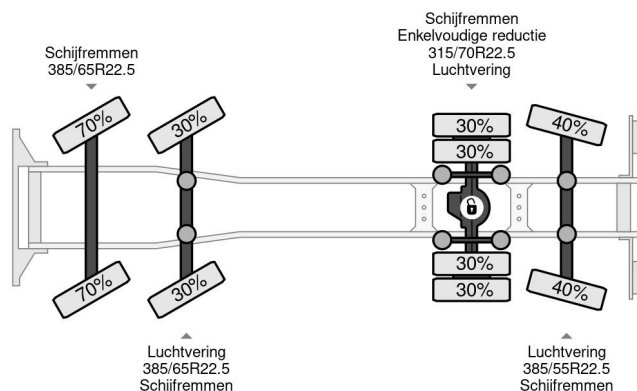

DESCRIPTION

VIDEO AVAILABLE