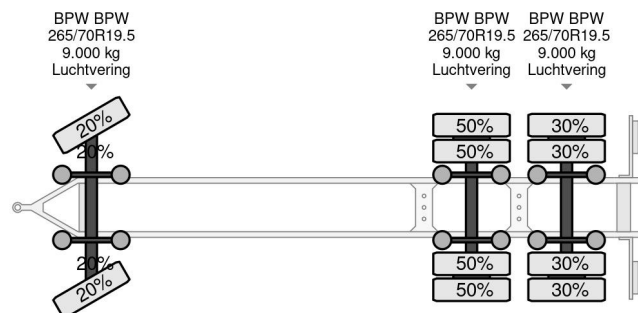

ACCESSORIES

DESCRIPTION