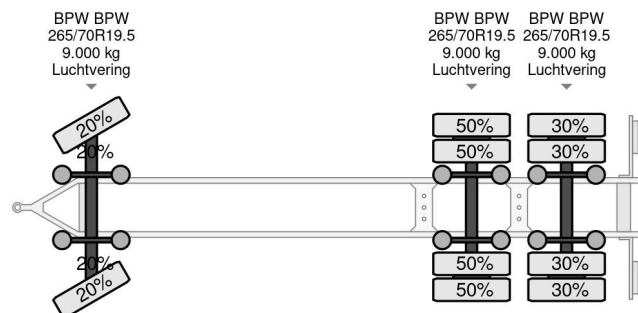

KEL-BERG TKA 24 - 3 AXLE BPW + ZEPRO LIFT

COMMON

| | |
|--------------|----------------------------------|
| Price | € 12.950,- ex VAT |
| Id | KEE18234-2 |
| Make | KEL-BERG |
| Type | TKA 24 - 3 AXLE BPW + ZEPRO LIFT |
| Year | 2014 |
| Construction | Box body |
| Gross weight | 24.000 kg |

PROPERTIES

| | |
|---------------------------------|-------------------|
| First registration date | 27-11-2014 |
| Vehicle identification number | SKBD24B31EKE18234 |
| Axle count | 3 |
| Weight | 6.360 kg |
| Construction dimensions (l/b/h) | |
| Load capacity | 17.640 kg |

Kel-Berg TKA 24 - 3 AXLE BPW + ZEPRO LIFT

Referentienummer: KEE18234-2

ACCESSORIES

DESCRIPTION