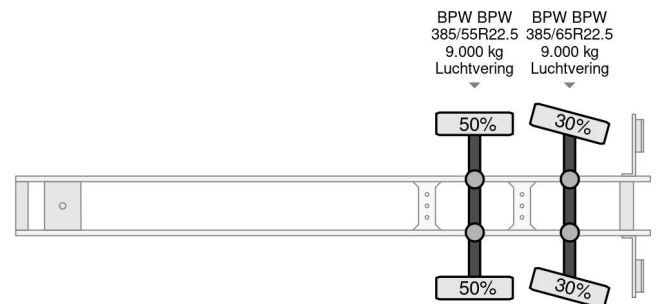

ACCESSORIES

- Anti-lock braking system

DESCRIPTION