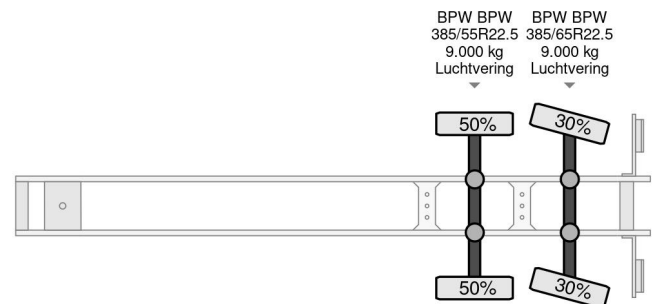

ACCESSORIES

- Anti-lock braking system

DESCRIPTION