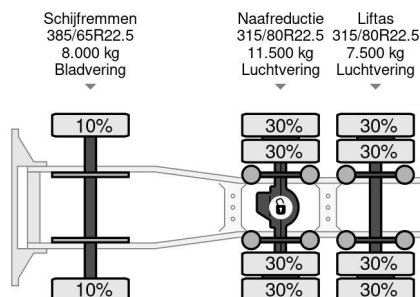

Volvo 6X2 - EURO 5 + BIG AXLE + LIFTING AXLE

COMMON

Price	On request ex VAT
Id	VO619561
Make	Volvo
Type	6X2 - EURO 5 + BIG AXLE + LIFTING AXLE
Year	2012
Mileage	918.288 km
Construction	Standard tractor
Gross weight	27.000 kg
Emissionclass	5

Volvo FH 540 6X2 - EURO 5 + BIG AXLE + LIFTING AXLE

Referentienummer: VO619561

PROPERTIES

First registration date	19-03-2012
Mot expiry date	20-03-2025
License plate	BZ-TN-55
Fuel	Diesel
Transmission	Automatic
Vehicle identification number	YV2AG40CXCB619561
Axle configuration	6x2
Axle count	3
Weight	9.000 kg
Cylinder count	6
Power kw	405
Power hp	551
Wheelbase	477 cm
Load capacity	18.000 kg
Length	694 cm
Width	255 cm