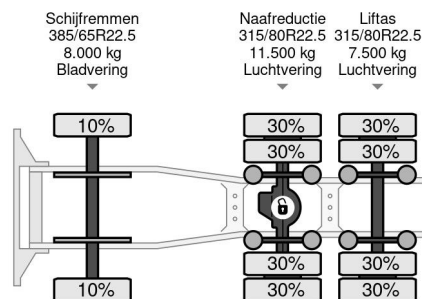

Volvo 6X2 - EURO 5 + BIG AXLE + LIFTING AXLE

COMMON

Price	On request ex VAT
Id	VO619561
Make	Volvo
Type	6X2 - EURO 5 + BIG AXLE + LIFTING AXLE
Year	2012
Mileage	918.288 km
Construction	Standard tractor
Gross weight	27.000 kg
Emissionclass	5

Volvo FH 540 6X2 - EURO 5 + BIG AXLE + LIFTING AXLE

Referentienummer: VO619561

PROPERTIES

First registration date	19-03-2012
Mot expiry date	20-03-2025
License plate	BZ-TN-55
Fuel	Diesel
Transmission	Automatic
Vehicle identification number	YV2AG40CXCB619561
Axle configuration	6x2
Axle count	3
Weight	9.000 kg
Cylinder count	6
Power kw	405
Power hp	551
Wheelbase	477 cm
Load capacity	18.000 kg
Length	694 cm
Width	255 cm