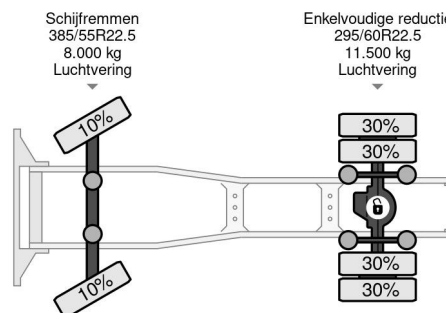

Scania 4X2 - EURO 6 + RETARDER + NL TRUCK - 4 UNITS!

COMMON

Price	€ 13.950,- ex VAT
Id	SC370840
Make	Scania
Type	4X2 - EURO 6 + RETARDER + NL TRUCK - 4 UNITS!
Year	2015
Mileage	1.293.028 km
Construction	Standard tractor
Gross weight	19.500 kg
Emissionclass	6

Scania R410 4X2 - EURO 6 + RETARDER + NL TRUCK - 4 ...

Referentienummer: SC370840

PROPERTIES

First registration date	02-01-2015
Mot expiry date	02-01-2025
License plate	32-BFJ-9
Fuel	Diesel
Transmission	Automatic
Vehicle identification number	YS2R4X20005370840
Axle configuration	4x2
Axle count	2
Weight	8.071 kg
Cylinder count	6
Power kw	302
Power hp	411
Wheelbase	355 cm
Load capacity	11.429 kg
Length	581 cm
Width	255 cm