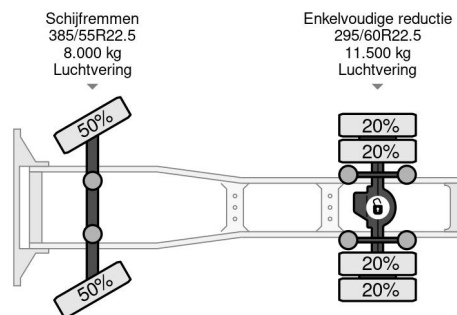

Scania 4X2 - EURO 6 + RETARDER + TÜV 11-2025

COMMON

Price	€ 13.950,- ex VAT
Id	SC370856
Make	Scania
Type	4X2 - EURO 6 + RETARDER + TÜV 11-2025
Year	2015
Mileage	1.227.496 km
Construction	Standard tractor
Gross weight	19.500 kg
Emissionclass	6

Scania R410 4X2 - EURO 6 + RETARDER + TÜV 11-2025

Referentienummer: SC370856

PROPERTIES

First registration date	02-01-2015
Mot expiry date	02-11-2025
License plate	34-BFJ-9
Fuel	Diesel
Transmission	Automatic
Vehicle identification number	YS2R4X20005370856
Axle configuration	4x2
Axle count	2
Weight	8.071 kg
Cylinder count	6
Power kw	302
Power hp	411
Wheelbase	355 cm
Load capacity	11.429 kg
Length	581 cm
Width	255 cm