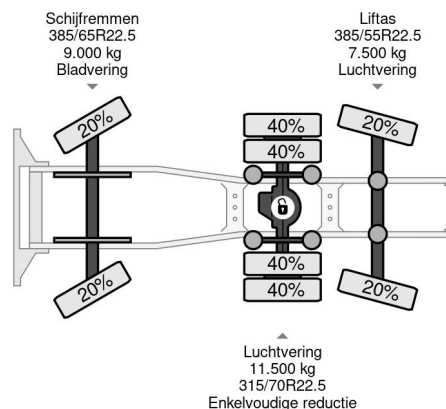

DAF 6X2 - EURO 5 + LIFT/STEERING AXLE

COMMON

Price	On request ex VAT
Id	DA875043
Make	DAF
Type	6X2 - EURO 5 + LIFT/STEERING AXLE
Year	2011
Mileage	1.212.156 km
Construction	Standard tractor
Gross weight	28.000 kg
Emissionclass	5

PROPERTIES

First registration date	03-01-2011
Mot expiry date	03-01-2025
License plate	BX-XP-47
Fuel	Diesel
Transmission	Automatic
Vehicle identification number	XLRAS48MS0E875043
Axle configuration	6x2
Axle count	3
Weight	15.175 kg
Cylinder count	6
Power kw	340
Power hp	462
Wheelbase	480 cm
Load capacity	12.825 kg
Length	705 cm
Width	255 cm

DAF XF 105.460 6X2 - EURO 5 + LIFT/STEERING AXLE

Referentienummer: DA875043

DESCRIPTION

VIDEO AVAILABLE