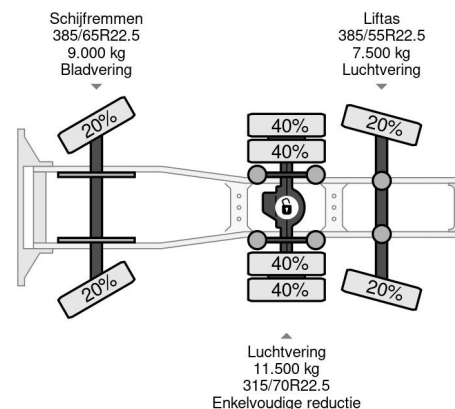

DAF 6X2 - EURO 5 + LIFT/STEERING AXLE

COMMON

Price	On request ex VAT
Id	DA875043
Make	DAF
Type	6X2 - EURO 5 + LIFT/STEERING AXLE
Year	2011
Mileage	1.212.156 km
Construction	Standard tractor
Gross weight	28.000 kg
Emissionclass	5

PROPERTIES

First registration date	03-01-2011
Mot expiry date	03-01-2025
License plate	BX-XP-47
Fuel	Diesel
Transmission	Automatic
Vehicle identification number	XLRAS48MS0E875043
Axle configuration	6x2
Axle count	3
Weight	15.175 kg
Cylinder count	6
Power kw	340
Power hp	462
Wheelbase	480 cm
Load capacity	12.825 kg
Length	705 cm
Width	255 cm

DAF XF 105.460 6X2 - EURO 5 + LIFT/STEERING AXLE

Referentienummer: DA875043

DESCRIPTION

VIDEO AVAILABLE