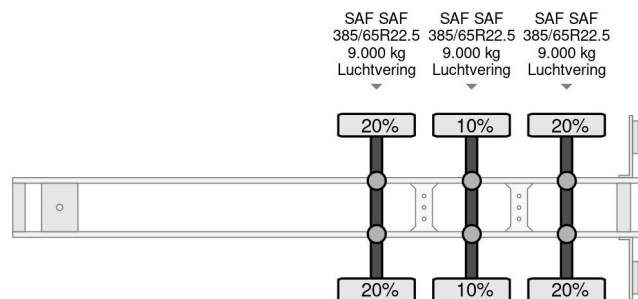

Referentienummer: BU034248-2