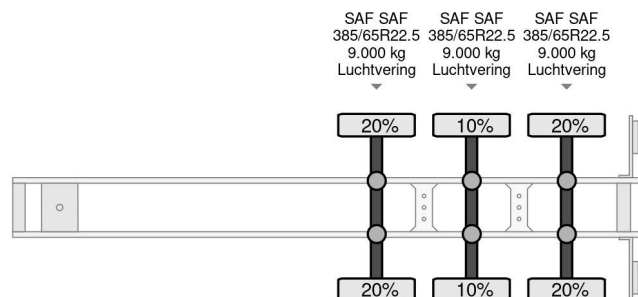

Referentienummer: BU034248-2