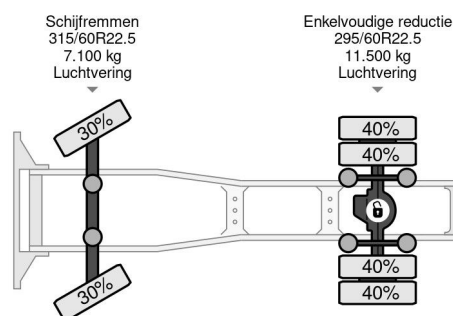

Volvo 4X2 - EURO 6

COMMON

Price	€ 16.750,- ex VAT
Id	vo666922
Make	Volvo
Type	4X2 - EURO 6
Year	2013
Mileage	1.207.444 km
Construction	Standard tractor
Gross weight	18.600 kg
Emissionclass	6

PROPERTIES

First registration date	09-09-2013
Fuel	Diesel
Transmission	Automatic
Vehicle identification number	YV2RG10A7DB666922
Axle configuration	4x2
Axle count	2
Weight	7.890 kg
Power kw	309
Power hp	420
Load capacity	10.710 kg

Volvo FH 420 4X2 - EURO 6

Referentienummer: vo666922

DESCRIPTION

VIDEO AVAILABLE