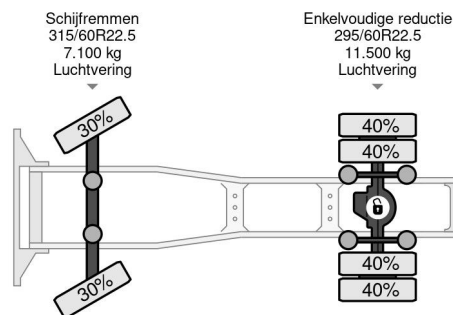

Volvo 4X2 - EURO 6

COMMON

Price	€ 16.750,- ex VAT
Id	vo666922
Make	Volvo
Type	4X2 - EURO 6
Year	2013
Mileage	1.207.444 km
Construction	Standard tractor
Gross weight	18.600 kg
Emissionclass	6

PROPERTIES

First registration date	09-09-2013
Fuel	Diesel
Transmission	Automatic
Vehicle identification number	YV2RG10A7DB666922
Axle configuration	4x2
Axle count	2
Weight	7.890 kg
Power kw	309
Power hp	420
Load capacity	10.710 kg

Volvo FH 420 4X2 - EURO 6

Referentienummer: vo666922

DESCRIPTION

VIDEO AVAILABLE