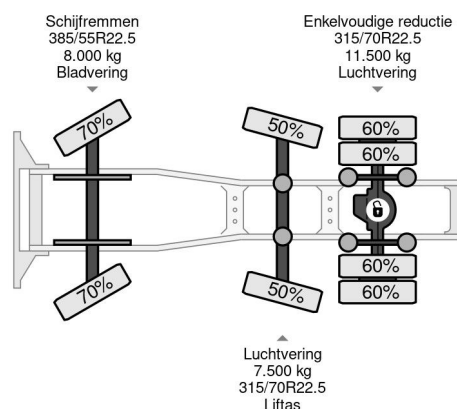

PROPERTIES

First registration date	01-05-2019
Fuel	Diesel
Transmission	Automatic
Vehicle identification number	WMA24XZZ4KP128147
Axle configuration	6x2
Axle count	3
Power kw	338
Power hp	460

ACCESSORIES

MAN TGX 26.460 6X2 - EURO 6 + LIFT/STEERING AXLE + ...

Referentienummer: MA128147

DESCRIPTION

VIDEO AVAILABLE