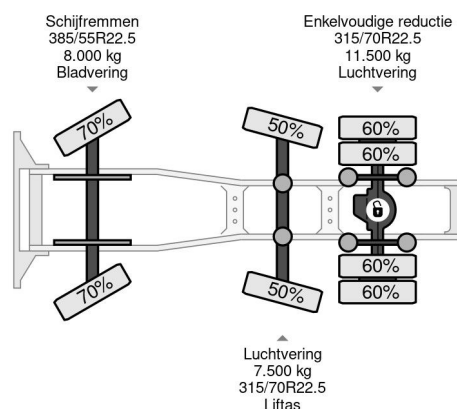

MAN 6X2 - EURO 6 + LIFT/STEERING AXLE + ONLY 151.649 KM

COMMON

Price	€ 29.750,- ex VAT
Id	MA128147
Make	MAN
Type	6X2 - EURO 6 + LIFT/STEERING AXLE + ONLY 151.649 KM
Year	2019
Mileage	151.649 km
Construction	Standard tractor
Gross weight	26.000 kg
Emissionclass	6

MAN TGX 26.460 6X2 - EURO 6 + LIFT/STEERING AXLE + ...

Referentienummer: MA128147

PROPERTIES

First registration date	01-05-2019
Fuel	Diesel
Transmission	Automatic
Vehicle identification number	WMA24XZZ4KP128147
Axle configuration	6x2
Axle count	3
Power kw	338
Power hp	460