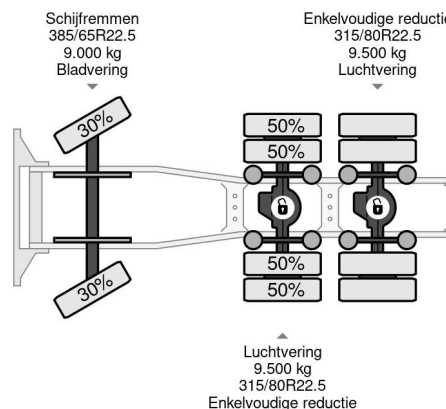

PROPERTIES

First registration date	29-03-2017
Fuel	Diesel
Transmission	Automatic
Vehicle identification number	WMA30XZZ9HP088169
Axle configuration	6x4
Axle count	3
Weight	9.750 kg
Power kw	368
Power hp	500
Load capacity	16.250 kg

MAN TGX 26.500 6X4 - EURO 6 + KIPPER HYDRAULIC

Referentienummer: MA088169

DESCRIPTION

VIDEO AVAILABLE