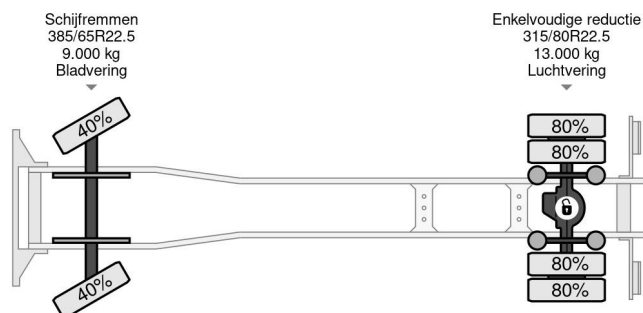

### COMMON

Price	€ 38.950,- ex VAT
Id	MB140962
Make	Mercedes-Benz
Type	2140 - 4X2 - EURO 6 + HYVALIFT NG2014TAXL + REMOTE
Year	2017
Mileage	469.880 km
Construction	Portal arm system
Gross weight	20.500 kg
Emissionclass	6

### PROPERTIES

First registration date	21-03-2017
Mot expiry date	21-03-2025
License plate	27-BJH-8
Fuel	Diesel
Transmission	Automatic
Vehicle identification number	WDB96300310140962
Axle configuration	4x2
Axle count	2
Weight	10.586 kg
Cylinder count	6
Power kw	290
Power hp	394
Wheelbase	370 cm
Load capacity	9.914 kg
Length	660 cm
Width	250 cm