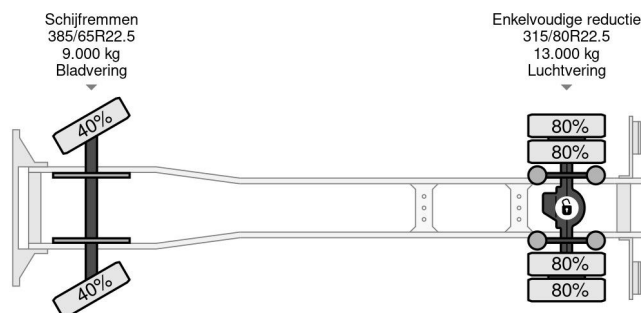

Mercedes-Benz 2140 - 4X2 - EURO 6 + HYVALIFT NG2014TAXL + REMOTE

COMMON

Price	€ 37.950,- ex VAT
Id	MB140962
Make	Mercedes-Benz
Type	2140 - 4X2 - EURO 6 + HYVALIFT NG2014TAXL + REMOTE
Year	2017
Mileage	469.880 km
Construction	Portal arm system
Gross weight	20.500 kg
Emissionclass	6

Mercedes-Benz Antos 2140 - 4X2 - EURO 6 + HYVALIFT NG...

Referentienummer: MB140962

PROPERTIES

First registration date	21-03-2017
License plate	27-BJH-8
Fuel	Diesel
Transmission	Automatic
Vehicle identification number	WDB96300310140962
Axle configuration	4x2
Axle count	2
Weight	10.586 kg
Cylinder count	6
Power kw	290
Power hp	394
Wheelbase	370 cm
Load capacity	9.914 kg
Length	660 cm
Width	250 cm