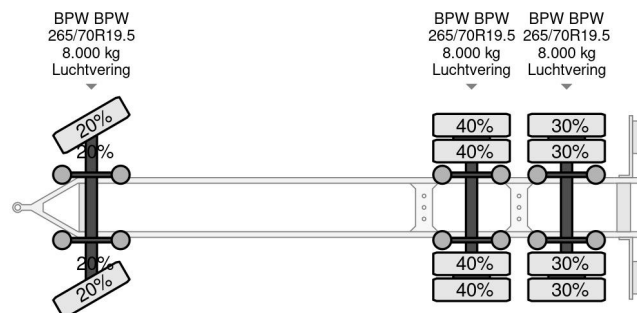

ACCESSORIES

- Aluminium boards

DESCRIPTION