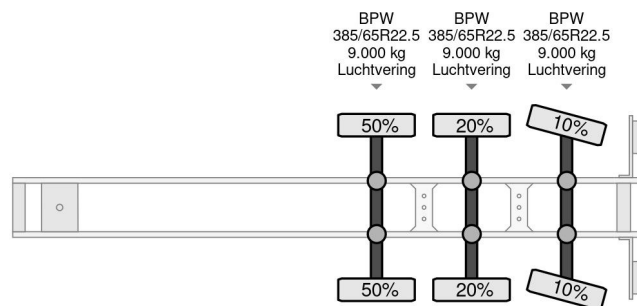

Referentienummer: VH412739-2