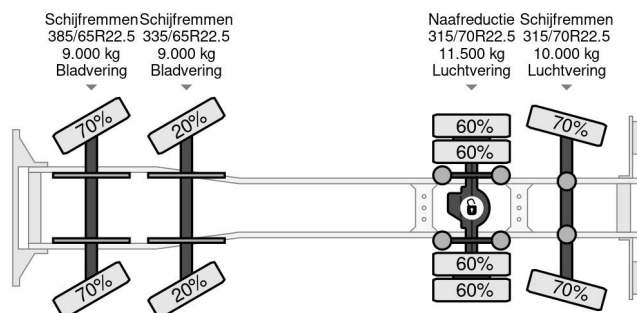

Ginaf 8X2 - EURO 6 + HIAB 855 EP-6 + REMOTE + STEERING AXLE

COMMON

Price	On request ex VAT
Id	GI527203-K
Make	Ginaf
Type	8X2 - EURO 6 + HIAB 855 EP-6 + REMOTE + STEERING AXLE
Year	2014
Mileage	938.826 km
Construction	Open body
Gross weight	39.500 kg
Emissionclass	6

Ginaf G6 4140 CF 8X2 - EURO 6 + HIAB 855 EP-6 + REMO...

Referentienummer: GI527203-K

PROPERTIES

First registration date	08-12-2014
License plate	93-BFK-7
Fuel	Diesel
Transmission	Automatic
Vehicle identification number	XL9AGCEPA00527203
Axle configuration	8x2
Axle count	4
Weight	26.293 kg
Power kw	340
Power hp	462
Construction dimensions (l/b/h)	
Load capacity	13.207 kg