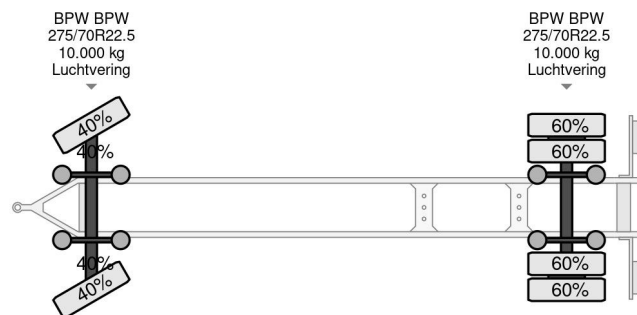

Jumbo MV 200 E + 2 AXLE BPW + DHOLLANDIA LIFT

COMMON

Price	€ 2.950,- ex VAT
Id	VO613297+JU006023-2
Make	Jumbo
Type	MV 200 E + 2 AXLE BPW + DHOLLANDIA LIFT
Year	2005
Construction	Box body
Gross weight	20.000 kg

PROPERTIES

First registration date	15-06-2005
Mot expiry date	09-04-2025
License plate	WR-SX-15
Vehicle identification number	XL9MV20XX5A006023
Axle count	2
Weight	6.330 kg
Wheelbase	445 cm
Construction dimensions (l/b/h)	
Load capacity	13.670 kg
Length	889 cm
Width	255 cm

Jumbo MV 200 E + 2 AXLE BPW + DHOLLANDIA LIFT

Referentienummer: VO613297+JU006023-2

ACCESSORIES

- Aluminium boards

DESCRIPTION