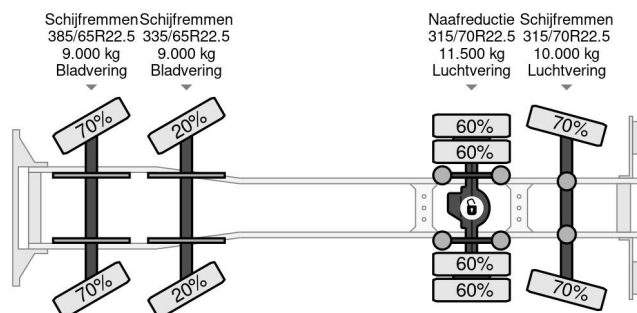

Ginaf 8X2 - EURO 6 + HIAB 855 EP-6 + REMOTE + STEERING AXLE

COMMON

Price	On request ex VAT
Id	GI527203
Make	Ginaf
Type	8X2 - EURO 6 + HIAB 855 EP-6 + REMOTE + STEERING AXLE
Year	2014
Mileage	938.826 km
Construction	Crane
Gross weight	39.500 kg
Emissionclass	6

Ginaf X6 4243 CS 8X2 - EURO 6 + HIAB 855 EP-6 + REMO...

Referentienummer: GI527203

PROPERTIES

First registration date	08-12-2014
License plate	93-BFK-7
Fuel	Diesel
Transmission	Automatic
Vehicle identification number	XL9AGCEPA00527203
Axle configuration	8x2
Axle count	4
Weight	26.293 kg
Power kw	340
Power hp	462
Load capacity	13.207 kg