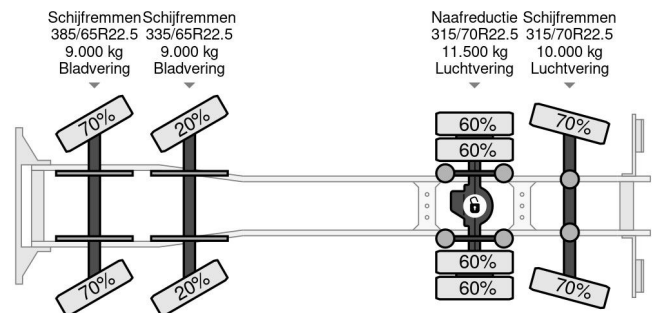

DESCRIPTION

VIDEO AVAILABLE