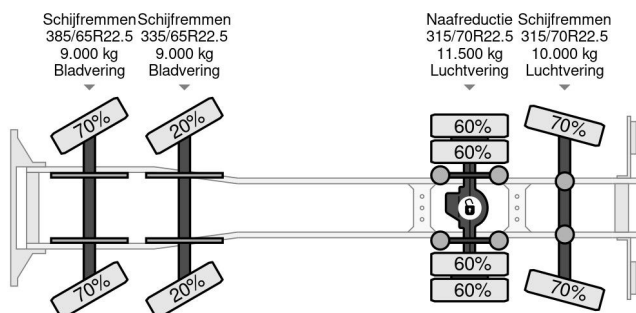

Ginaf 8X2 - EURO 6 + HIAB 855 EP-6 + REMOTE + STEERING AXLE

COMMON

| | |
|---------------|---|
| Price | On request ex VAT |
| Id | GI527203 |
| Make | Ginaf |
| Type | 8X2 - EURO 6 + HIAB 855 EP-6 + REMOTE + STEERING AXLE |
| Year | 2014 |
| Mileage | 938.826 km |
| Construction | Crane |
| Gross weight | 39.500 kg |
| Emissionclass | 6 |

Ginaf X6 4243 CS 8X2 - EURO 6 + HIAB 855 EP-6 + REMO...

Referentienummer: GI527203

PROPERTIES

| | |
|-------------------------------|-------------------|
| First registration date | 08-12-2014 |
| License plate | 93-BFK-7 |
| Fuel | Diesel |
| Transmission | Automatic |
| Vehicle identification number | XL9AGCEPA00527203 |
| Axle configuration | 8x2 |
| Axle count | 4 |
| Weight | 26.293 kg |
| Power kw | 340 |
| Power hp | 462 |
| Load capacity | 13.207 kg |