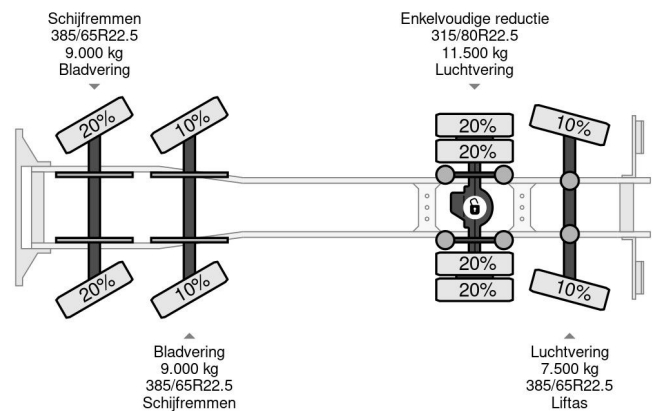

Volvo 8X2 - EURO 5 + LIFT/STEERING AXLE

COMMON

Price	€ 13.950,- ex VAT
Id	VO692309
Make	Volvo
Type	8X2 - EURO 5 + LIFT/STEERING AXLE
Year	2010
Mileage	786.775 km
Construction	Chassis cab
Gross weight	37.000 kg
Emissionclass	5

Volvo FM 410 8X2 - EURO 5 + LIFT/STEERING AXLE

Referentienummer: VO692309

PROPERTIES

First registration date	12-02-2010
Mot expiry date	12-02-2025
License plate	BX-JL-07
Fuel	Diesel
Transmission	Automatic
Vehicle identification number	YV2J1F1F1AA692309
Axle configuration	8x2
Axle count	4
Weight	13.280 kg
Cylinder count	6
Power kw	308
Power hp	419
Wheelbase	647 cm
Load capacity	23.720 kg
Length	1.002 cm
Width	255 cm