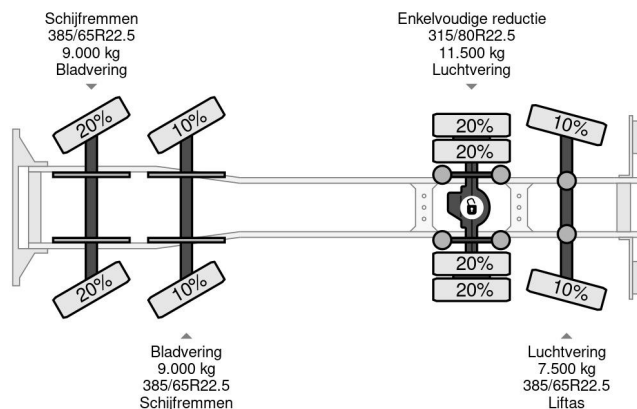

Volvo 8X2 - EURO 5 + LIFT/STEERING AXLE

COMMON

Price	€ 13.950,- ex VAT
Id	VO692309
Make	Volvo
Type	8X2 - EURO 5 + LIFT/STEERING AXLE
Year	2010
Mileage	786.775 km
Construction	Chassis cab
Gross weight	37.000 kg
Emissionclass	5

Volvo FM 410 8X2 - EURO 5 + LIFT/STEERING AXLE

Referentienummer: VO692309

PROPERTIES

First registration date	12-02-2010
Mot expiry date	12-02-2025
License plate	BX-JL-07
Fuel	Diesel
Transmission	Automatic
Vehicle identification number	YV2J1F1F1AA692309
Axle configuration	8x2
Axle count	4
Weight	13.280 kg
Cylinder count	6
Power kw	308
Power hp	419
Wheelbase	647 cm
Load capacity	23.720 kg
Length	1.002 cm
Width	255 cm