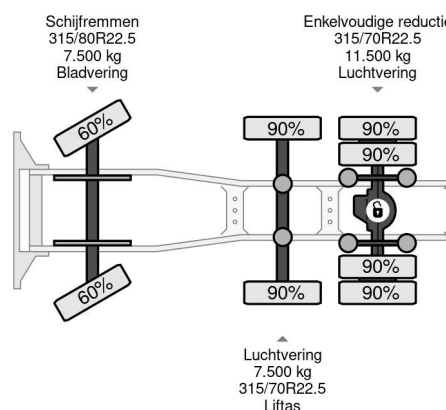

PROPERTIES

First registration date	17-10-2019
Fuel	Diesel
Transmission	Automatic
Vehicle identification number	WMA24XZZ1KM832937
Axle configuration	6x2
Axle count	3
Weight	8.517 kg
Power kw	338
Power hp	460
Load capacity	17.483 kg

MAN TGX 26.460 6X2 - EURO 6 + RETARDER + LIFT AXLE

Referentienummer: MA832937

DESCRIPTION

VIDEO AVAILABLE