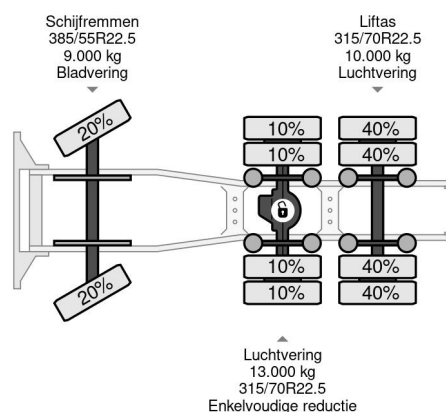

DESCRIPTION

VIDEO AVAILABLE