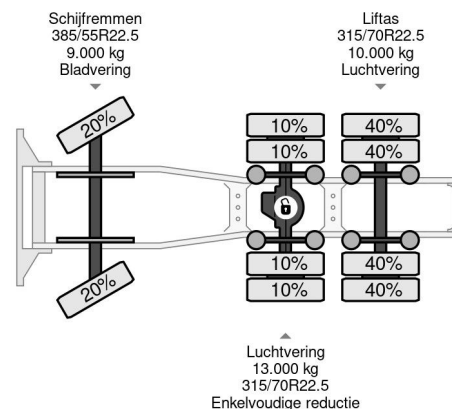

PROPERTIES

First registration date	30-10-2027
Fuel	Diesel
Transmission	Automatic
Vehicle identification number	WMA89XZZ2JP099905
Axle configuration	6x2
Axle count	3
Weight	9.147 kg
Power kw	271
Power hp	368
Load capacity	16.853 kg

MAN TGX 28.500 6X2 - EURO 6 + RETARDER + LIFT AXLE

Referentienummer: MA099905

DESCRIPTION

VIDEO AVAILABLE