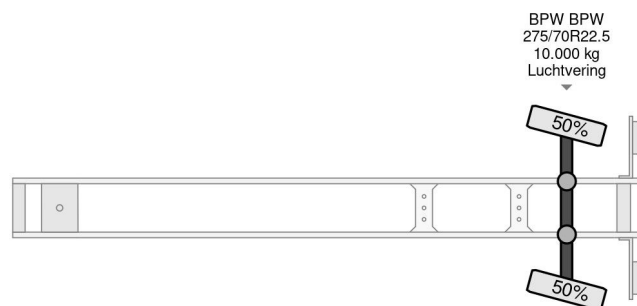

Referentienummer: PA059756-2