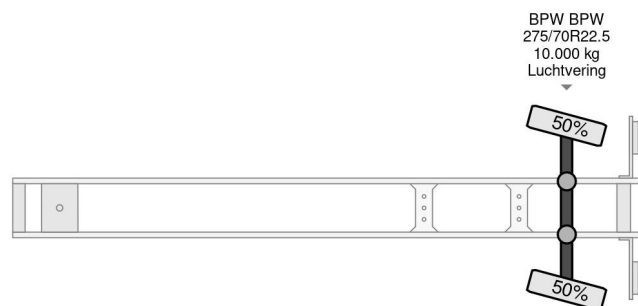

Referentienummer: PA059756-2