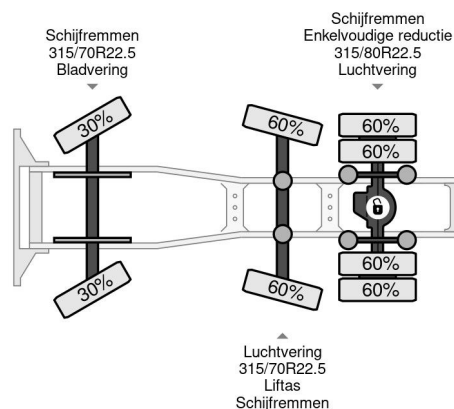

DESCRIPTION

VIDEO AVAILABLE