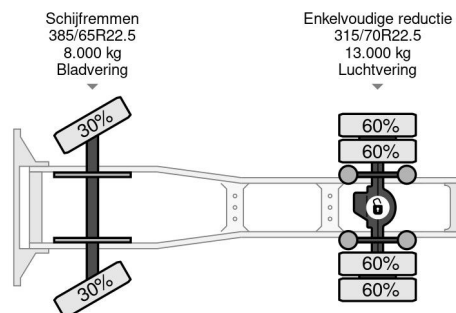

DESCRIPTION

VIDEO AVAILABLE