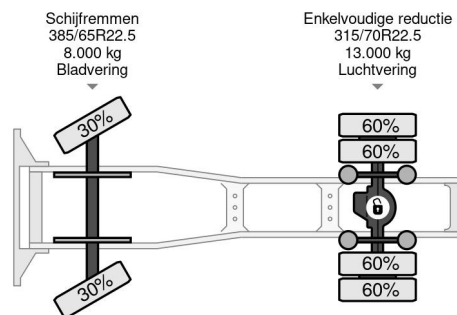

DESCRIPTION

VIDEO AVAILABLE