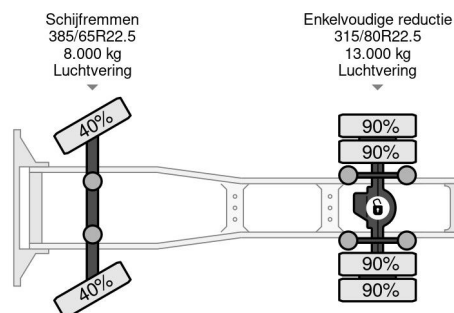

DESCRIPTION

VIDEO AVAILABLE