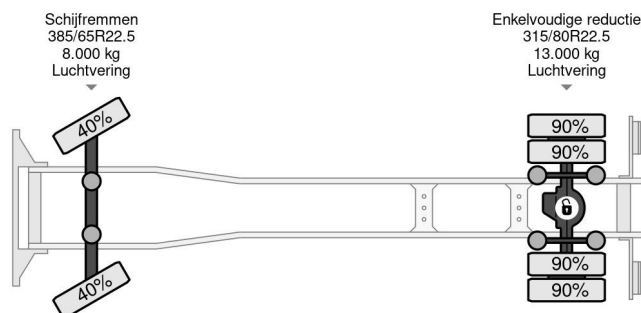

DESCRIPTION

VIDEO AVAILABLE