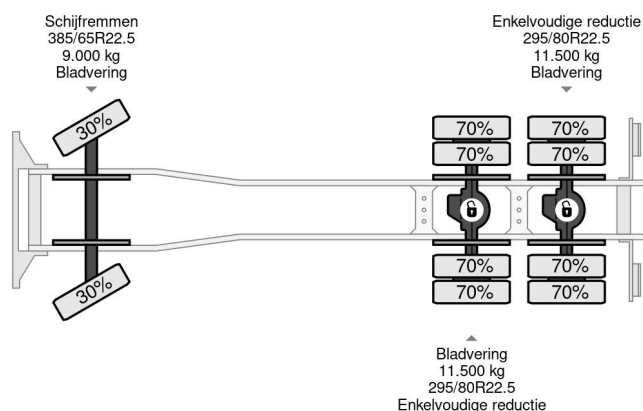

MAN 6X4 + PALFINGER PK17502 + TIPPER - FULL STEEL SUSP. - MANUAL GEAR - EURO 3

COMMON

Price	€ 19.950,- ex VAT
Id	MA449650
Make	MAN
Type	6X4 + PALFINGER PK17502 + TIPPER - FULL STEEL SUSP. - MANUAL GEAR - EURO 3
Year	2006
Mileage	615.131 km
Construction	Tipper
Gross weight	26.000 kg
Emissionclass	3

MAN TGA 26.390 6X4 + PALFINGER PK17502 + TIPPER - F...
Referentienummer: MA449650

PROPERTIES

First registration date	09-06-2006
Fuel	Diesel
Transmission	Manual
Vehicle identification number	WMAH26ZZ56M449650
Axle configuration	6x4
Axle count	3
Weight	14.595 kg
Power kw	287
Power hp	390
Construction dimensions (l/b/h)	
Load capacity	11.405 kg