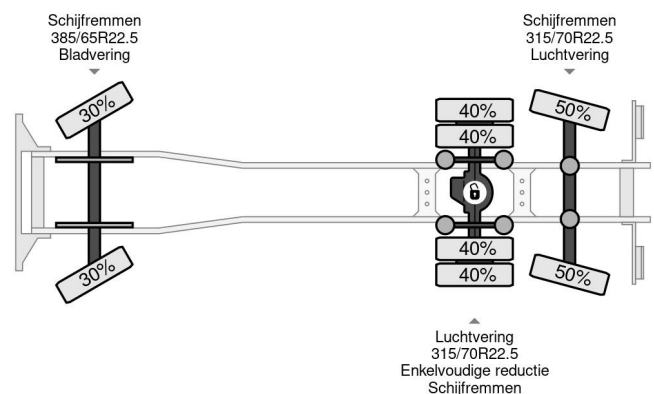

### COMMON

Price	€ 34.950,- ex VAT
Id	SC177496-K
Make	Scania
Type	6X2 HIAB 288 + REMOTE CONTROL + PLATEAU
Year	2007
Mileage	963.975 km
Construction	Crane
Gross weight	28.000 kg
Emissionclass	4

Scania P380 6X2 HIAB 288 + REMOTE CONTROL + PLATEAU

Referentienummer: SC177496-K

### PROPERTIES

First registration date	28-09-2007
Fuel	Diesel
Transmission	Semi-automatic
Vehicle identification number	XLEP6X20005177496
Axle configuration	6x2
Axle count	3
Weight	13.910 kg
Power kw	279
Power hp	380
Load capacity	14.090 kg