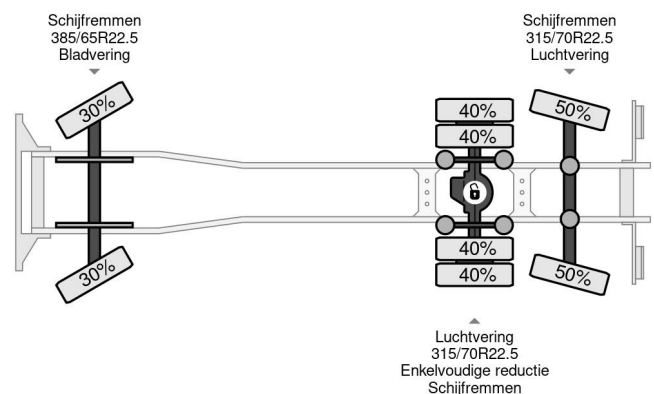

Scania 6X2 HIAB 288 + REMOTE CONTROL + PLATEAU

COMMON

Price	€ 34.950,- ex VAT
Id	SC177496-K
Make	Scania
Type	6X2 HIAB 288 + REMOTE CONTROL + PLATEAU
Year	2007
Mileage	963.975 km
Construction	Crane
Gross weight	28.000 kg
Emissionclass	4

Scania P380 6X2 HIAB 288 + REMOTE CONTROL + PLATEAU

Referentienummer: SC177496-K

PROPERTIES

First registration date	28-09-2007
Fuel	Diesel
Transmission	Semi-automatic
Vehicle identification number	XLEP6X20005177496
Axle configuration	6x2
Axle count	3
Weight	13.910 kg
Power kw	279
Power hp	380
Load capacity	14.090 kg