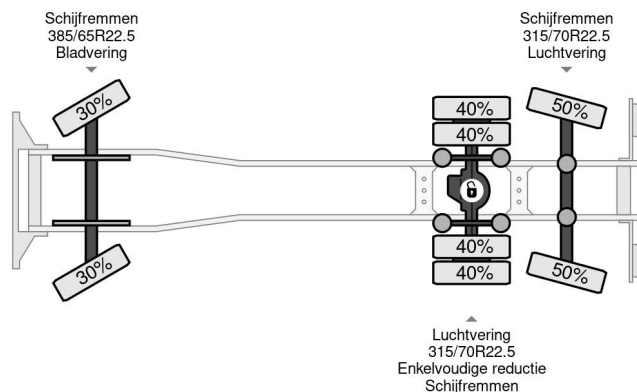

### COMMON

Price	€ 34.950,- ex VAT
Id	SC177496-K
Make	Scania
Type	6X2 HIAB 288 + REMOTE CONTROL + PLATEAU
Year	2007
Mileage	963.975 km
Construction	Crane
Gross weight	28.000 kg
Emissionclass	4

Scania P380 6X2 HIAB 288 + REMOTE CONTROL + PLATEAU

### PROPERTIES

First registration date	28-09-2007
Fuel	Diesel
Transmission	Semi-automatic
Vehicle identification number	XLEP6X20005177496
Axle configuration	6x2
Axle count	3
Weight	13.910 kg
Power kw	279
Power hp	380
Load capacity	14.090 kg