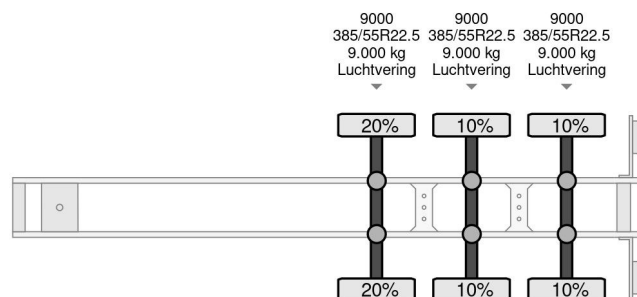

Kraker CF501 1 LIFT AXLE + REMOTE CONTROL BPW AXLES

Referentienummer: KR069044-2