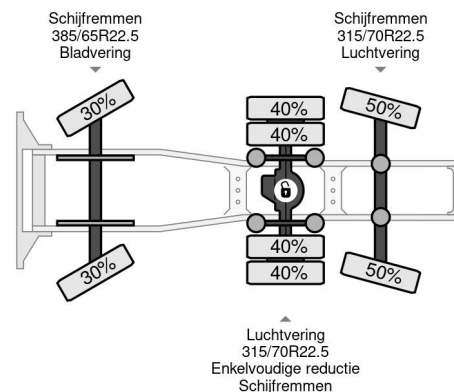

### COMMON

Price	€ 34.950,- ex VAT
Id	SC177496
Make	Scania
Type	6X2 HIAB 288 + REMOTE CONTROL + PLATEAU
Year	2007
Mileage	963.975 km
Construction	Standard tractor
Gross weight	28.000 kg
Emissionclass	4

Scania P380 6X2 HIAB 288 + REMOTE CONTROL + PLATEAU

Referentienummer: SC177496

### PROPERTIES

First registration date	28-09-2007
Fuel	Diesel
Transmission	Semi-automatic
Vehicle identification number	XLEP6X20005177496
Axle configuration	6x2
Axle count	3
Weight	13.910 kg
Power kw	279
Power hp	380
Load capacity	14.090 kg