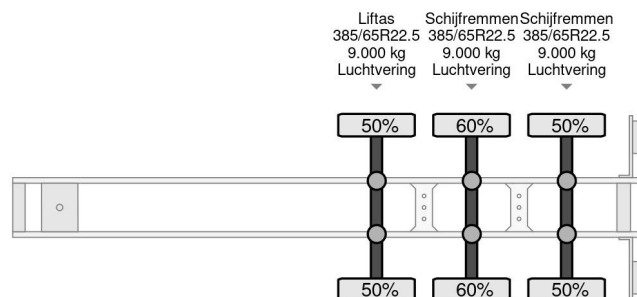

Referentienummer: KR902452-2