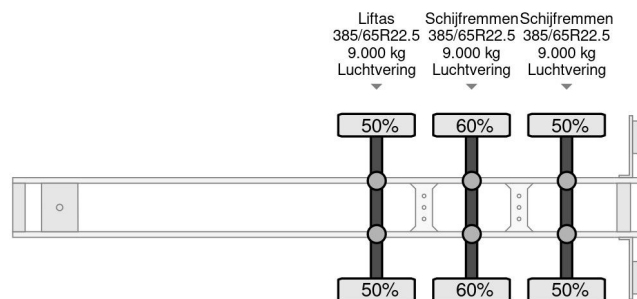

Referentienummer: KR902452-2