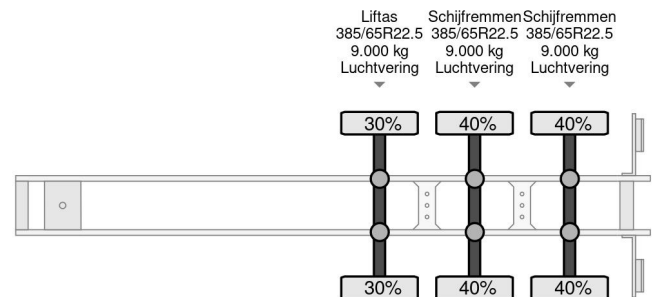

Referentienummer: KR842904