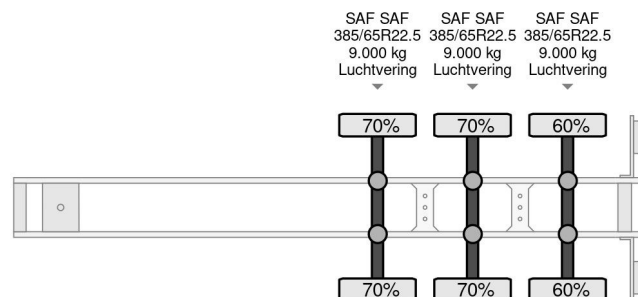

Referentienummer: KR302451-2